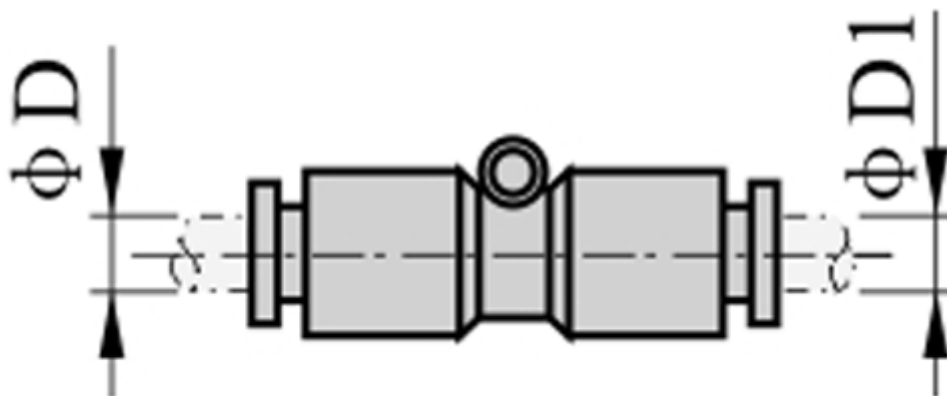

Data Sheet

Article number: 58EPU10

Description: Fitting EPU10

Straight connector, tube diameter 10-10

Measures

D = 10

D1 = 10